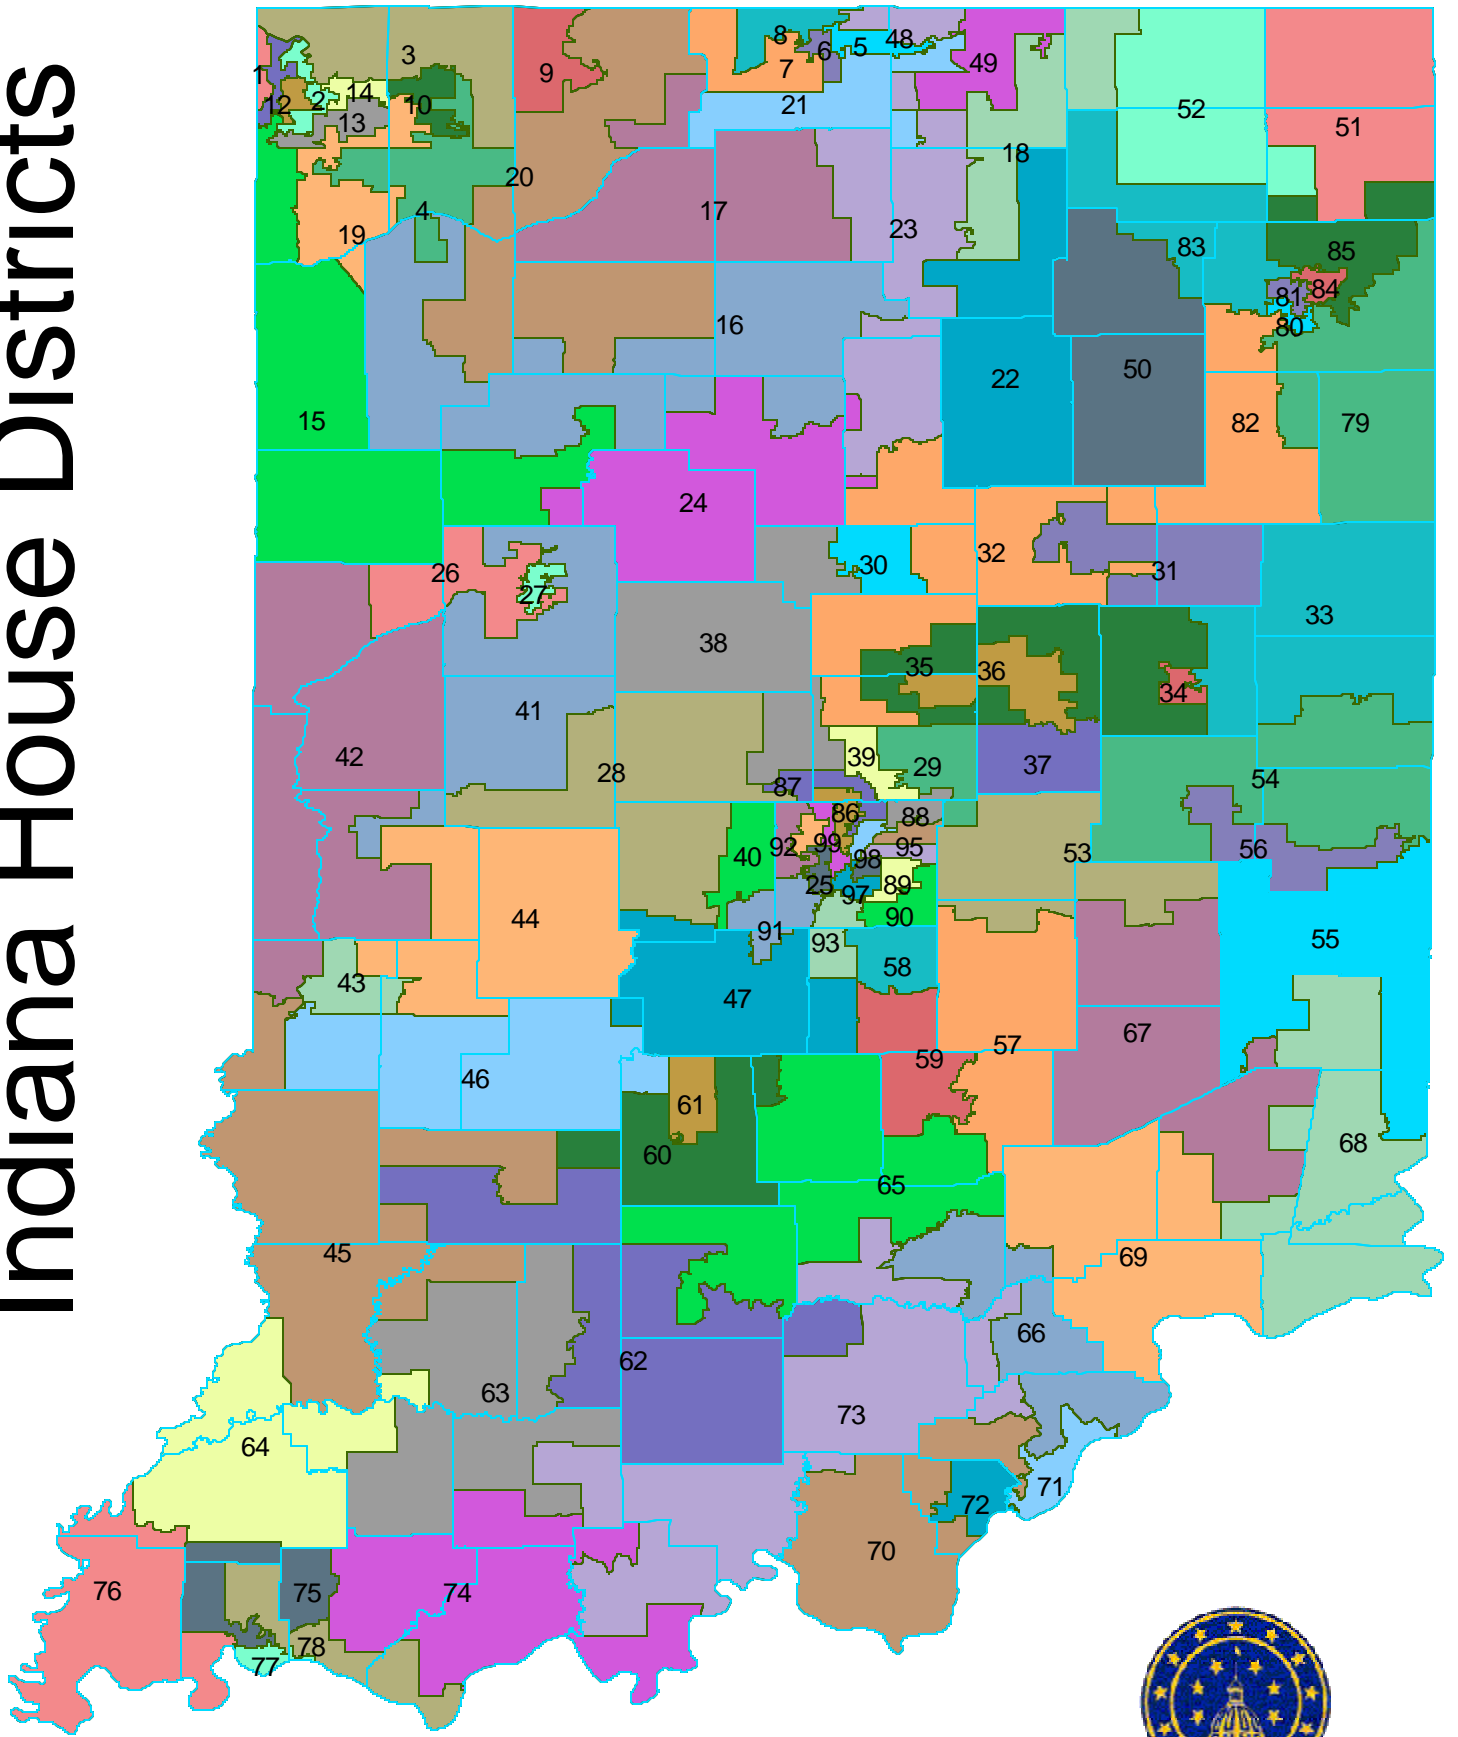

Indiana House Districts

Districts approved by the Indiana General Assembly on April 29, 2001.
This map produced by the House Republican Staff.